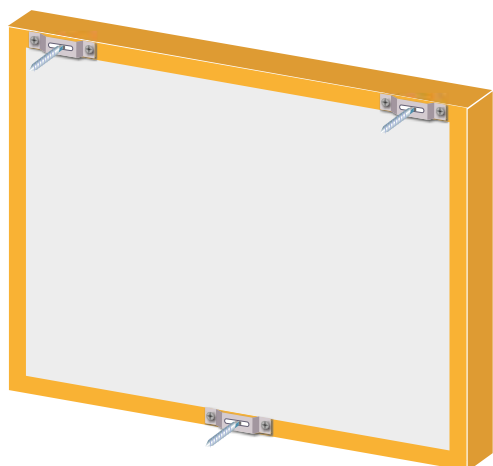

Antivol pour cadres bois : Ce système est adapté aux baguettes bois.

Chaque sachet contient : 3 pattes de fixation, 6 vis à bois, 3 vis antivol, 3 chevilles.

Le cadre est accroché au moyen des 3 pattes de fixation.